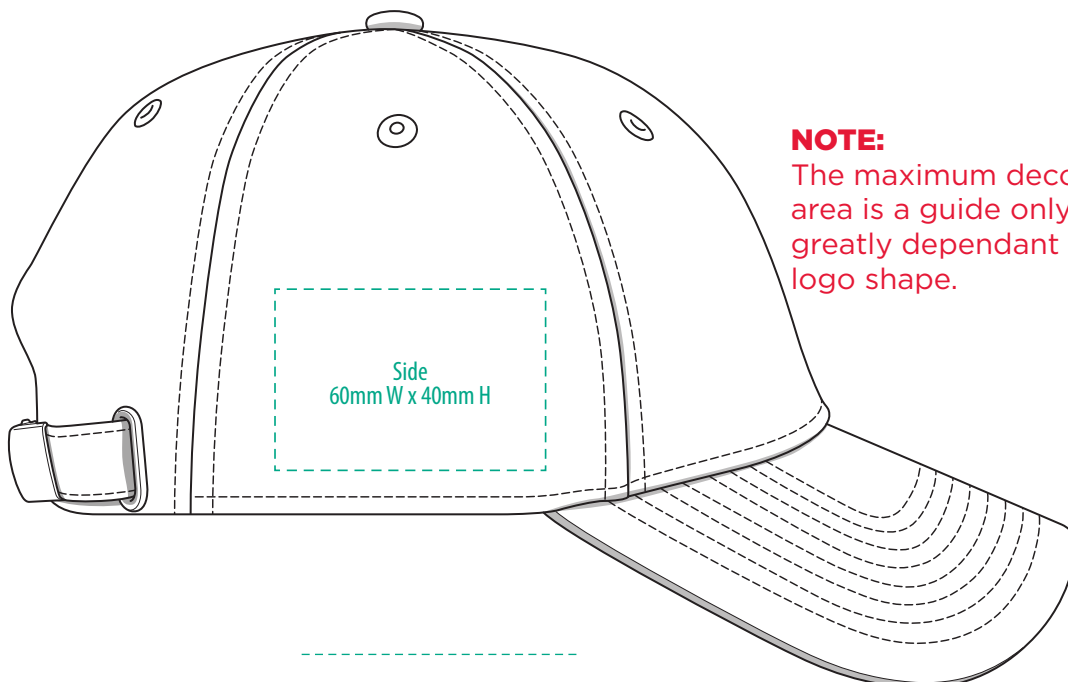

7000

COLOURWAYS

COLOUR

7000

NOTE:
The maximum decoration area is a guide only and is greatly dependant on the logo shape.

EMBROIDERY

7000

NOTE:
The maximum decoration area is a guide only and is greatly dependant on the logo shape.

SUPACOLOUR

7000

NOTE:

The maximum decoration area is a guide only and is greatly dependant on the logo shape.

SUPASUB / SUPAETCH / SUPAFLEX

[PATCH MUST BE AT LEAST 25MM X 25MM]

7000

FABRIC SWATCH