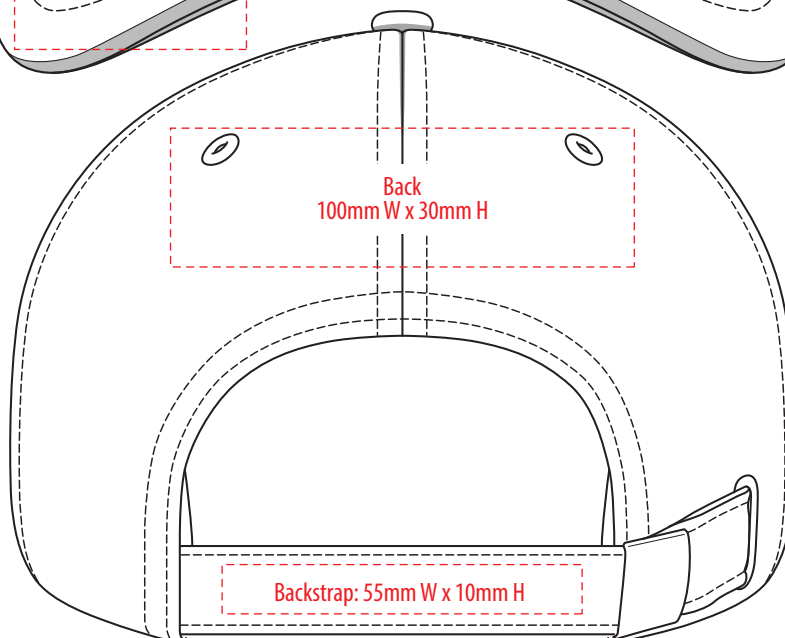

7000

COLOURWAYS

COLOUR

7000

NOTE:
The maximum decoration area is a guide only and is greatly dependant on the logo shape.

EMBROIDERY

7000

NOTE:
The maximum decoration area is a guide only and is greatly dependant on the logo shape.

SUPACOLOUR

7000

NOTE:

The maximum decoration area is a guide only and is greatly dependant on the logo shape.

SUPASUB / SUPAETCH / SUPAFLEX

[PATCH MUST BE AT LEAST 25MM X 25MM]

7000

FABRIC SWATCH