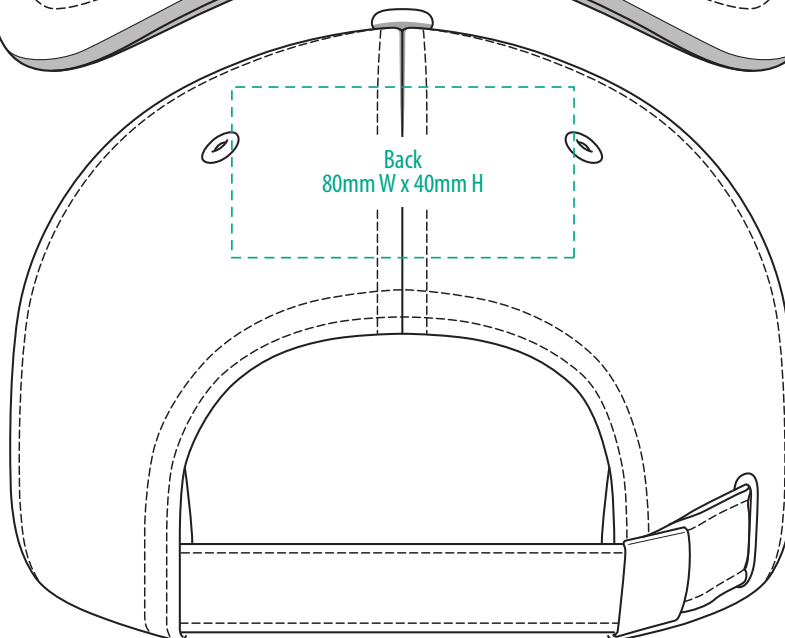

7000

COLOURWAYS

COLOUR

7000

NOTE:
The maximum decoration area is a guide only and is greatly dependant on the logo shape.

EMBROIDERY

7000

NOTE:
The maximum decoration area is a guide only and is greatly dependant on the logo shape.

SUPACOLOUR

7000

NOTE:

The maximum decoration area is a guide only and is greatly dependant on the logo shape.

SUPASUB / SUPAETCH / SUPAFLEX

[PATCH MUST BE AT LEAST 25MM X 25MM]

7000

FABRIC SWATCH