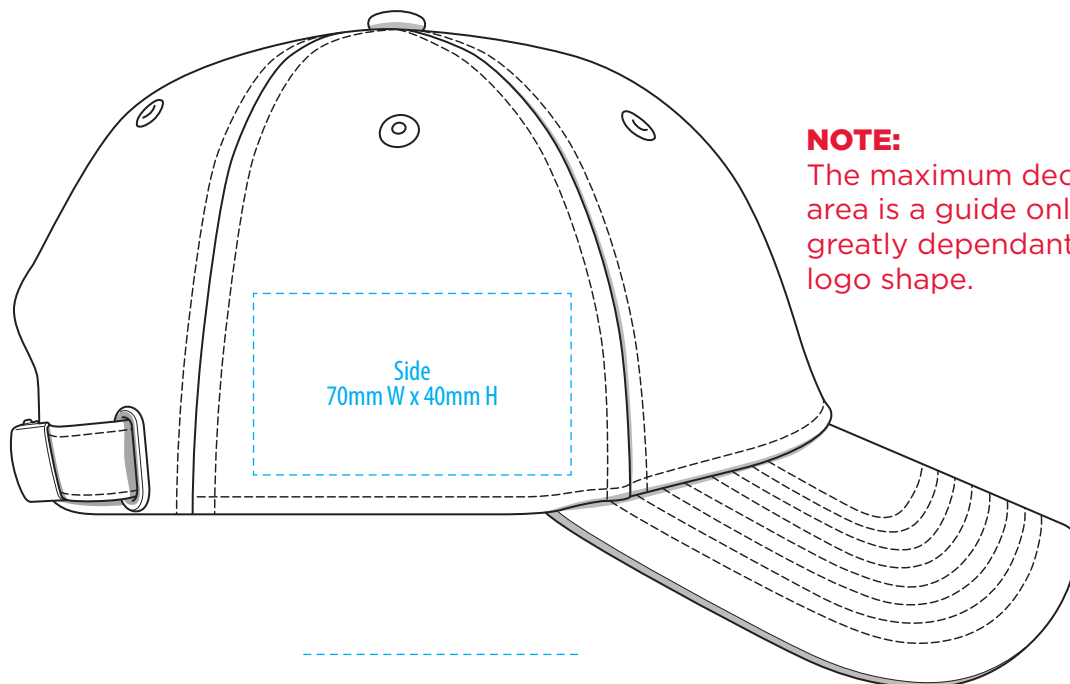

7000

COLOURWAYS

COLOUR

7000

NOTE:
The maximum decoration area is a guide only and is greatly dependant on the logo shape.

EMBROIDERY

7000

NOTE:
The maximum decoration area is a guide only and is greatly dependant on the logo shape.

SUPACOLOUR

7000

NOTE:

The maximum decoration area is a guide only and is greatly dependant on the logo shape.

SUPASUB / SUPAETCH / SUPAFLEX

[PATCH MUST BE AT LEAST 25MM X 25MM]

7000

FABRIC SWATCH