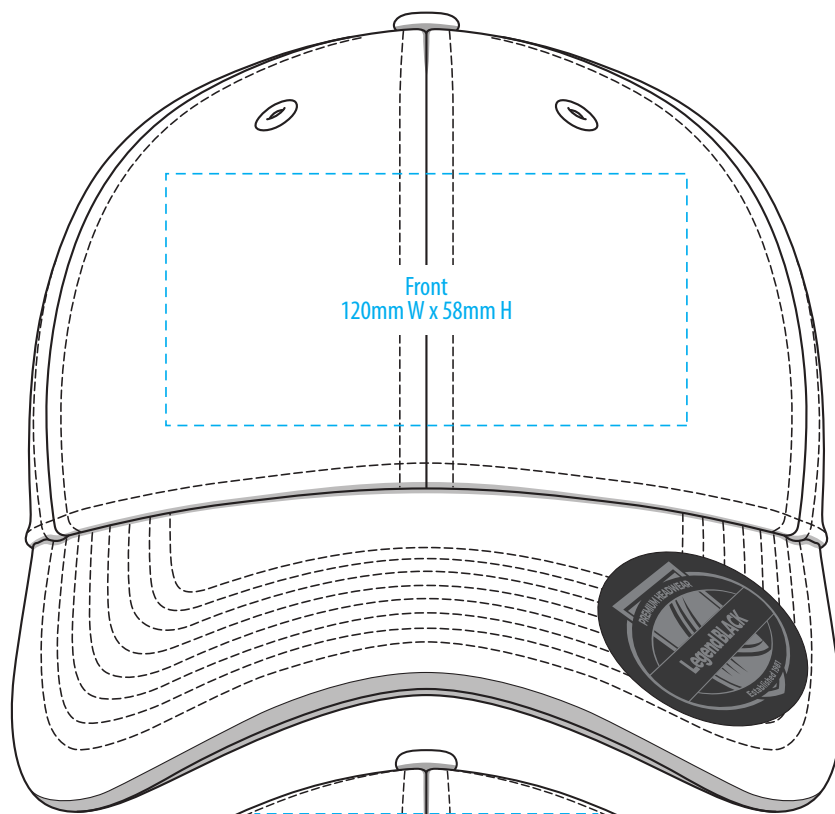

7000

COLOURWAYS

COLOUR

7000

NOTE:
The maximum decoration area is a guide only and is greatly dependant on the logo shape.

EMBROIDERY

7000

NOTE:
The maximum decoration area is a guide only and is greatly dependant on the logo shape.

SUPACOLOUR

7000

NOTE:

The maximum decoration area is a guide only and is greatly dependant on the logo shape.

SUPASUB / SUPAETCH / SUPAFLEX

[PATCH MUST BE AT LEAST 25MM X 25MM]

7000

FABRIC SWATCH