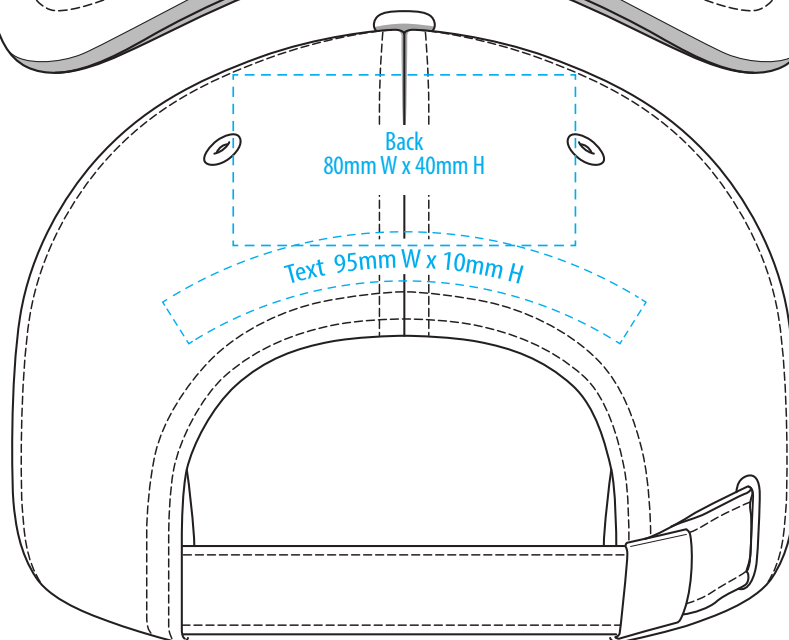

7000

COLOURWAYS

COLOUR

7000

NOTE:
The maximum decoration area is a guide only and is greatly dependant on the logo shape.

EMBROIDERY

7000

NOTE:
The maximum decoration area is a guide only and is greatly dependant on the logo shape.

SUPACOLOUR

7000

NOTE:

The maximum decoration area is a guide only and is greatly dependant on the logo shape.

SUPASUB / SUPAETCH / SUPAFLEX

[PATCH MUST BE AT LEAST 25MM X 25MM]

7000

FABRIC SWATCH