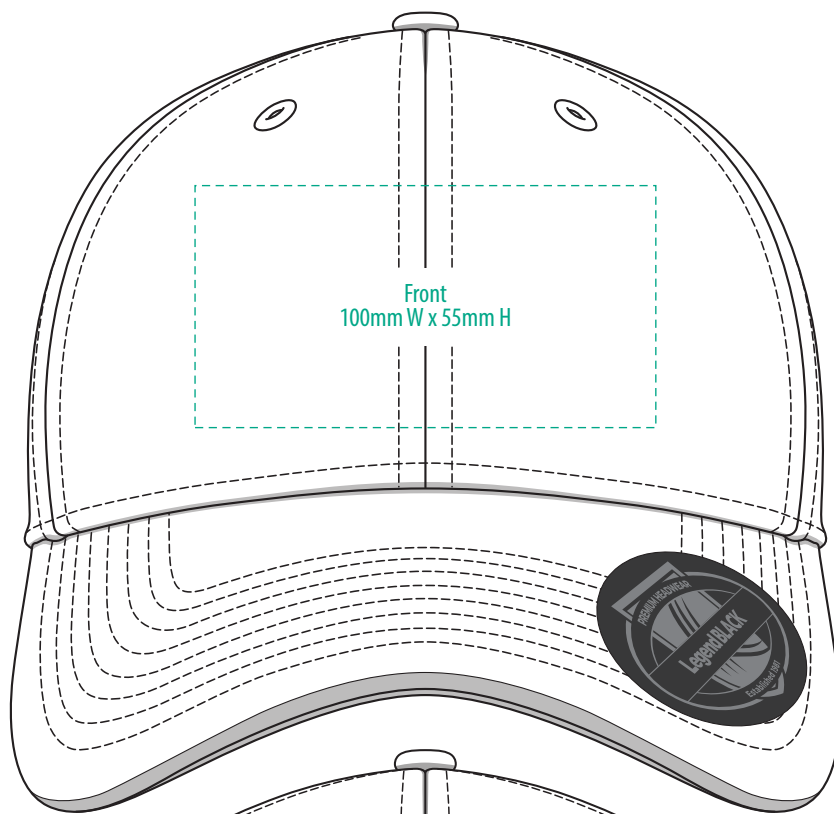

7000

COLOURWAYS

COLOUR

7000

NOTE:
The maximum decoration area is a guide only and is greatly dependant on the logo shape.

EMBROIDERY

7000

NOTE:
The maximum decoration area is a guide only and is greatly dependant on the logo shape.

SUPACOLOUR

7000

NOTE:

The maximum decoration area is a guide only and is greatly dependant on the logo shape.

SUPASUB / SUPAETCH / SUPAFLEX

[PATCH MUST BE AT LEAST 25MM X 25MM]

7000

FABRIC SWATCH