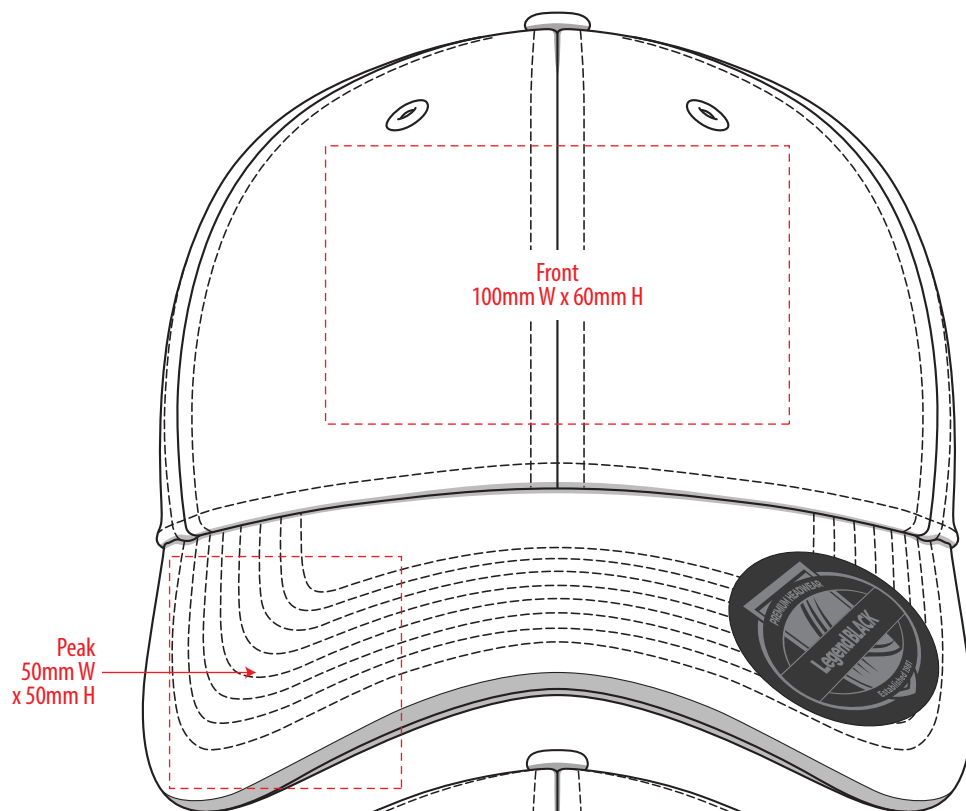

7000

COLOURWAYS

COLOUR

7000

NOTE:
The maximum decoration area is a guide only and is greatly dependant on the logo shape.

EMBROIDERY

7000

NOTE:
The maximum decoration area is a guide only and is greatly dependant on the logo shape.

SUPACOLOUR

7000

NOTE:

The maximum decoration area is a guide only and is greatly dependant on the logo shape.

SUPASUB / SUPAETCH / SUPAFLEX

[PATCH MUST BE AT LEAST 25MM X 25MM]

7000

FABRIC SWATCH