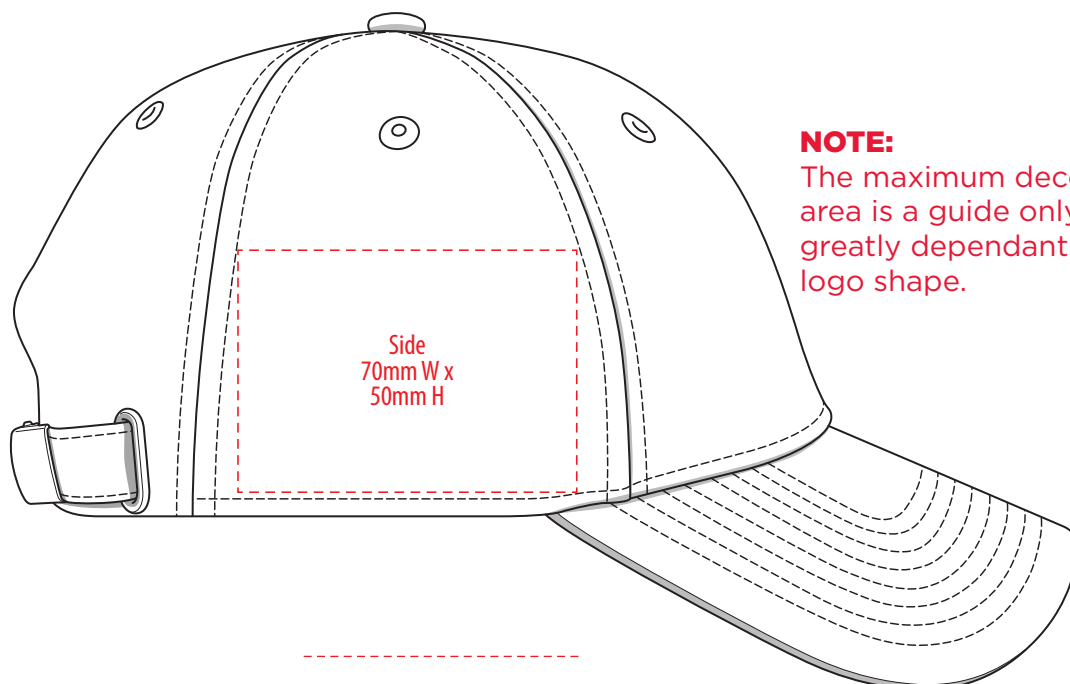

7000

COLOURWAYS

COLOUR

7000

NOTE:
The maximum decoration area is a guide only and is greatly dependant on the logo shape.

EMBROIDERY

7000

NOTE:
The maximum decoration area is a guide only and is greatly dependant on the logo shape.

SUPACOLOUR

7000

NOTE:

The maximum decoration area is a guide only and is greatly dependant on the logo shape.

SUPASUB / SUPAETCH / SUPAFLEX

[PATCH MUST BE AT LEAST 25MM X 25MM]

7000

FABRIC SWATCH