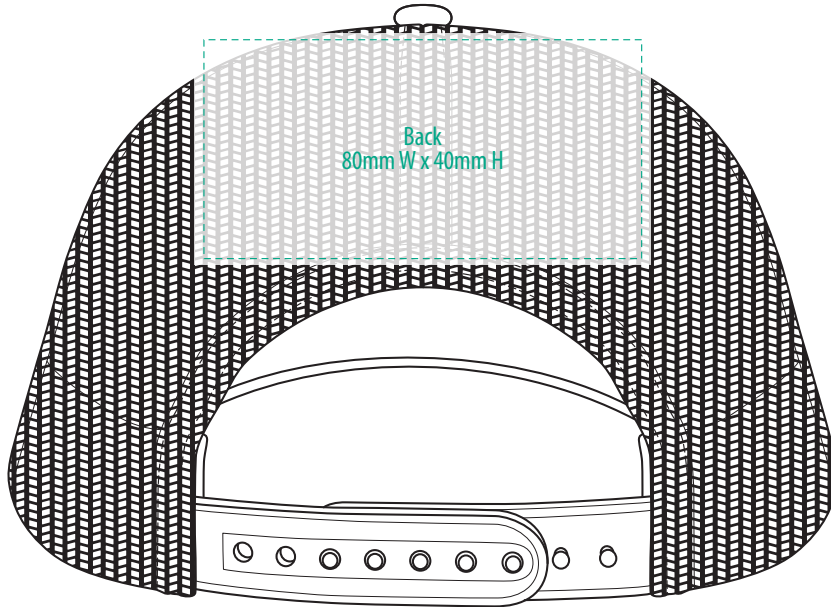

## COLOURWAYS

COLOUR

**NOTE:**  
The maximum decoration area is a guide only and is greatly dependant on the logo shape.

-----  
EMBROIDERY

**NOTE:**  
The maximum decoration area is a guide only and is greatly dependant on the logo shape.

# 7017

**NOTE:**  
The maximum decoration area is a guide only and is greatly dependant on the logo shape.

SUPASUB/SUPAETCH/SUPAFLEX

7017