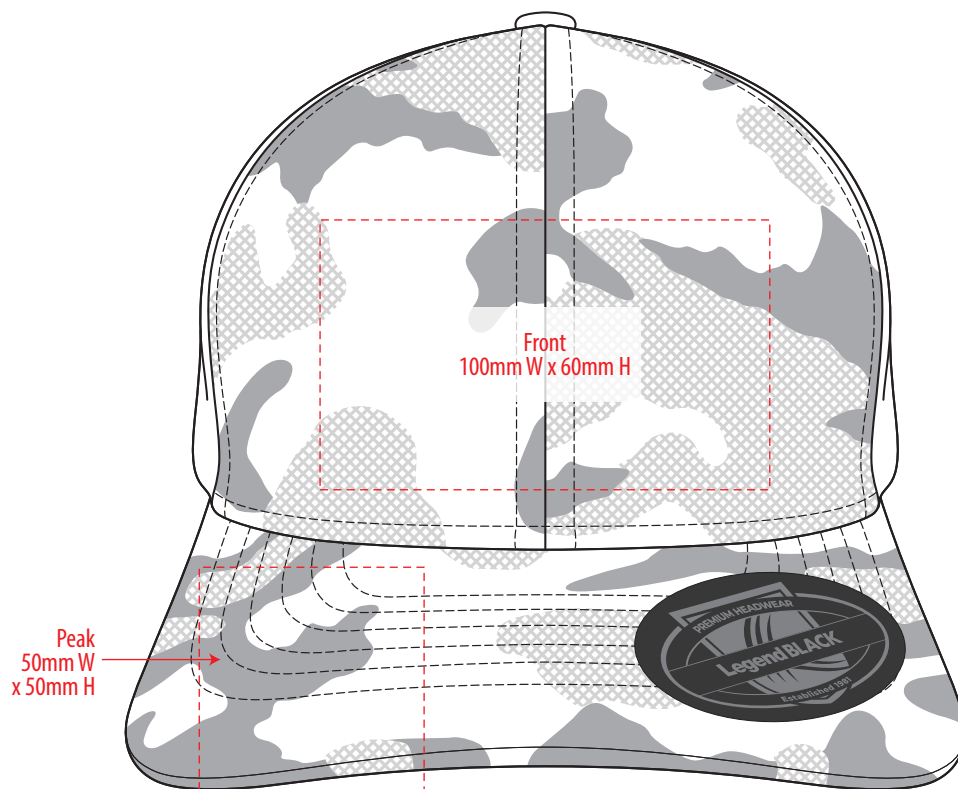

## COLOURWAYS

COLOUR

**NOTE:**  
The maximum decoration area is a guide only and is greatly dependant on the logo shape.

-----  
EMBROIDERY

**NOTE:**  
The maximum decoration area is a guide only and is greatly dependant on the logo shape.

# 7017

**NOTE:**  
The maximum decoration area is a guide only and is greatly dependant on the logo shape.

SUPASUB/SUPAETCH/SUPAFLEX

7017