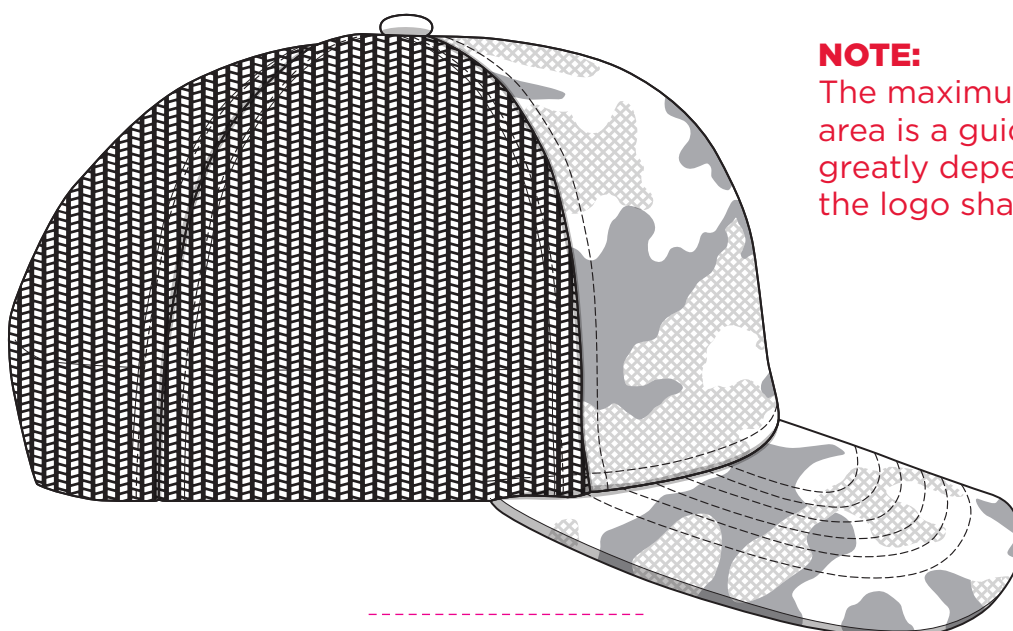

## COLOURWAYS

COLOUR

**NOTE:**  
The maximum decoration area is a guide only and is greatly dependant on the logo shape.

-----  
EMBROIDERY

**NOTE:**  
The maximum decoration area is a guide only and is greatly dependant on the logo shape.

# 7017

**NOTE:**  
The maximum decoration area is a guide only and is greatly dependant on the logo shape.

SUPASUB/SUPAETCH/SUPAFLEX

7017