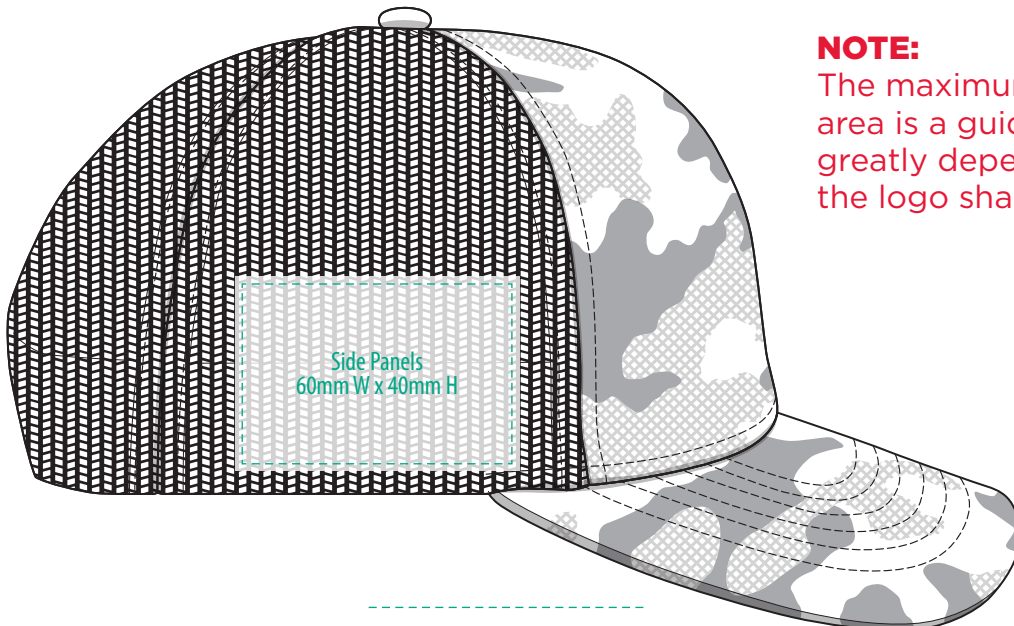

## COLOURWAYS

COLOUR

**NOTE:**  
The maximum decoration area is a guide only and is greatly dependant on the logo shape.

-----  
EMBROIDERY

**NOTE:**  
The maximum decoration area is a guide only and is greatly dependant on the logo shape.

# 7017

**NOTE:**  
The maximum decoration area is a guide only and is greatly dependant on the logo shape.

SUPASUB/SUPAETCH/SUPAFLEX

7017