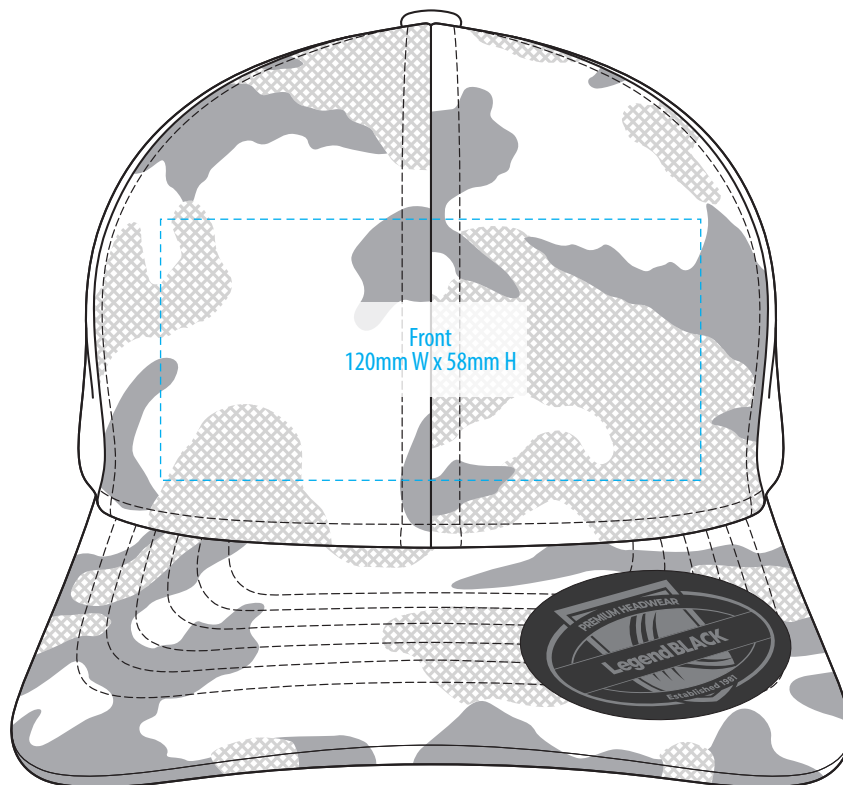

## COLOURWAYS

COLOUR

**NOTE:**  
The maximum decoration area is a guide only and is greatly dependant on the logo shape.

-----  
EMBROIDERY

**NOTE:**  
The maximum decoration area is a guide only and is greatly dependant on the logo shape.

# 7017

**NOTE:**  
The maximum decoration area is a guide only and is greatly dependant on the logo shape.

SUPASUB/SUPAETCH/SUPAFLEX

7017