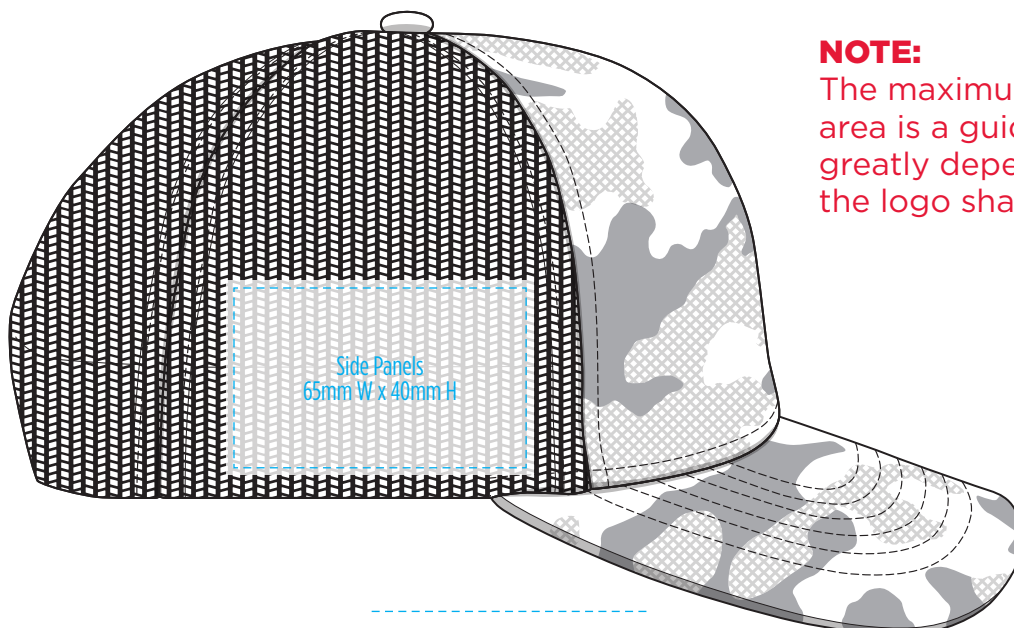

# 7017

## COLOURWAYS

COLOUR

**NOTE:**  
The maximum decoration area is a guide only and is greatly dependant on the logo shape.

-----  
EMBROIDERY

**NOTE:**  
The maximum decoration area is a guide only and is greatly dependant on the logo shape.

# 7017

**NOTE:**  
The maximum decoration area is a guide only and is greatly dependant on the logo shape.

SUPASUB/SUPAETCH/SUPAFLEX

7017