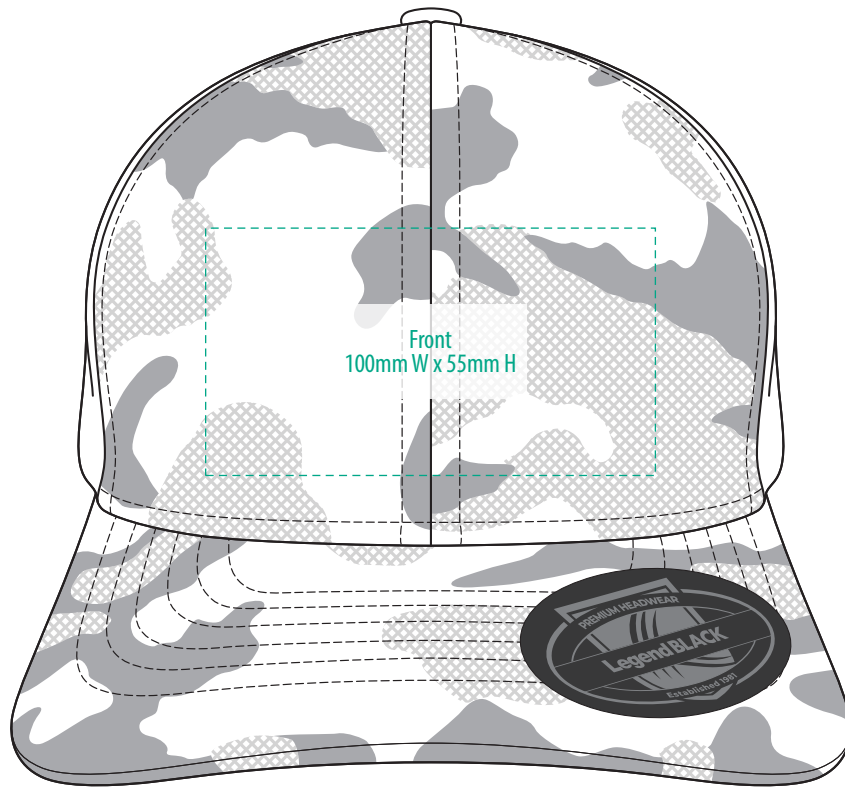

## COLOURWAYS

COLOUR

**NOTE:**  
The maximum decoration area is a guide only and is greatly dependant on the logo shape.

-----  
EMBROIDERY

**NOTE:**  
The maximum decoration area is a guide only and is greatly dependant on the logo shape.

# 7017

**NOTE:**  
The maximum decoration area is a guide only and is greatly dependant on the logo shape.

SUPASUB/SUPAETCH/SUPAFLEX

7017