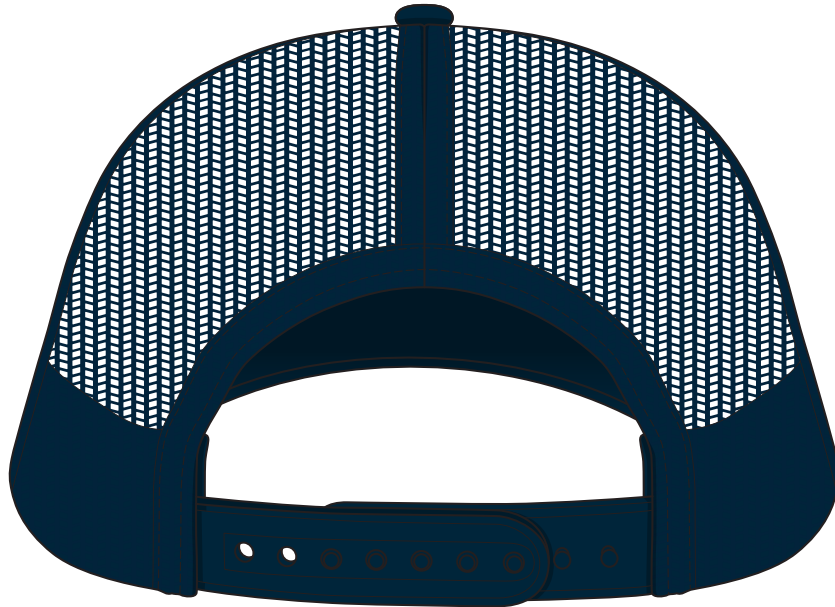

# 7017

## COLOURWAYS

COLOUR

**NOTE:**  
The maximum decoration area is a guide only and is greatly dependant on the logo shape.

-----  
EMBROIDERY

**NOTE:**  
The maximum decoration area is a guide only and is greatly dependant on the logo shape.

# 7017

**NOTE:**  
The maximum decoration area is a guide only and is greatly dependant on the logo shape.

SUPASUB/SUPAETCH/SUPAFLEX

7017

# FABRIC SWATCH

**DARK NIGHT CAMO - BLACK**

BLACK

**DARK NIGHT CAMO - NAVY**

PMS 296 C

Pantone colours are provided as a reference only and are based on closest match. Actual product colour may differ. If a precise colour match is required we recommend ordering a sample.