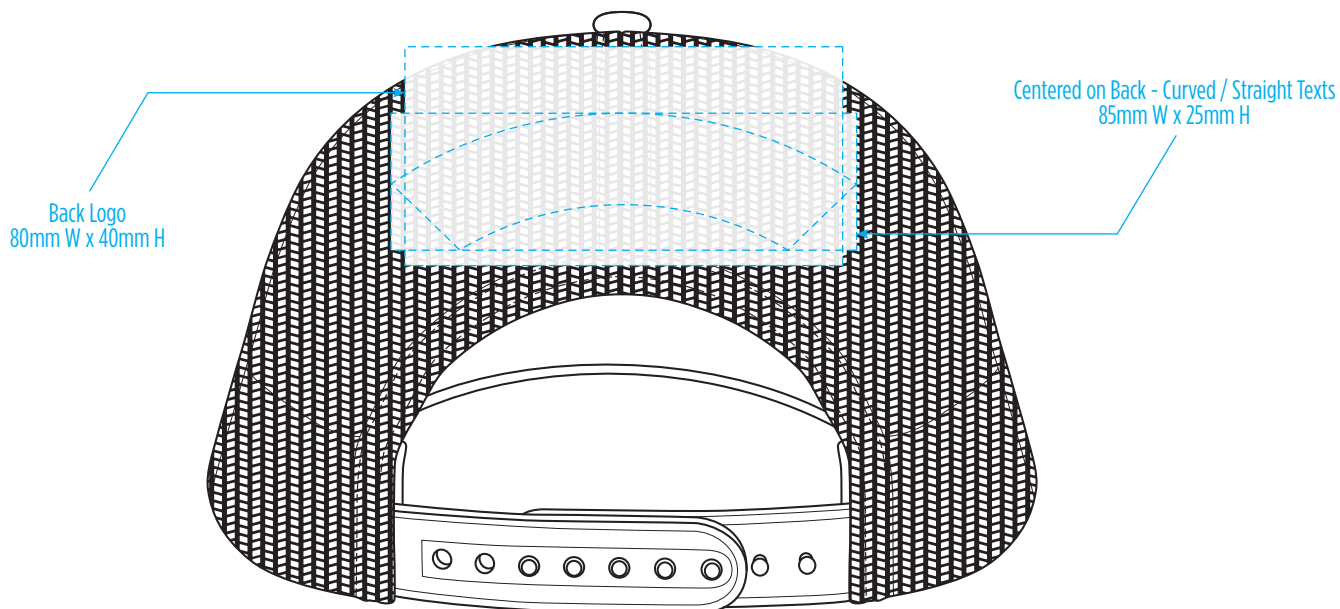

## COLOURWAYS

COLOUR

**NOTE:**  
The maximum decoration area is a guide only and is greatly dependant on the logo shape.

-----  
EMBROIDERY

**NOTE:**  
The maximum decoration area is a guide only and is greatly dependant on the logo shape.

# 7017

**NOTE:**  
The maximum decoration area is a guide only and is greatly dependant on the logo shape.

SUPASUB/SUPAETCH/SUPAFLEX

7017