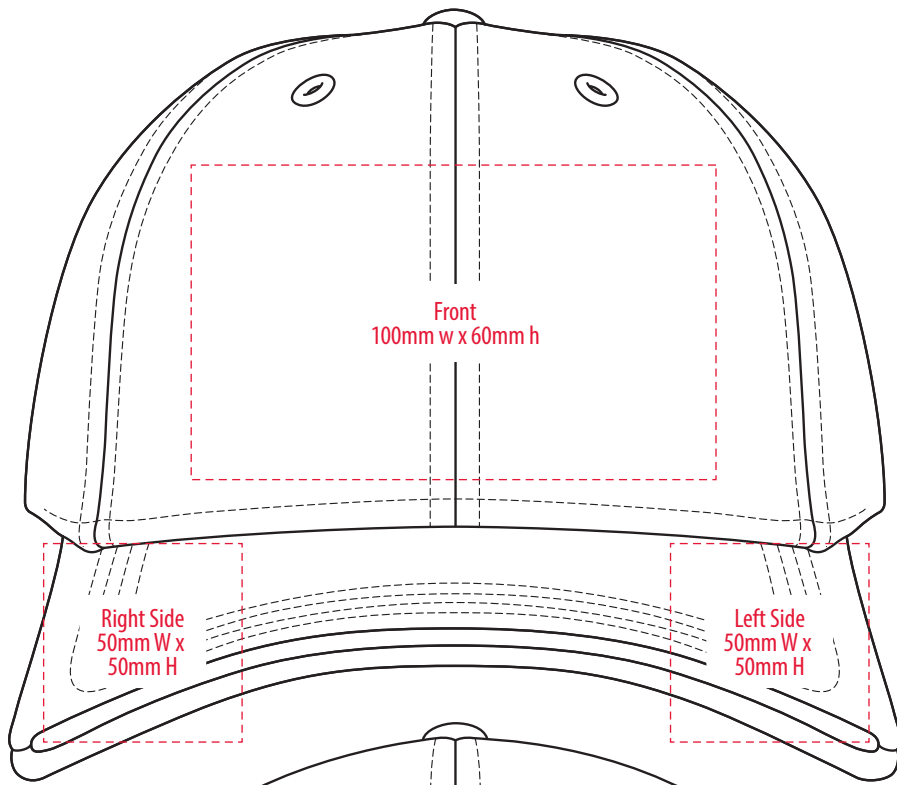

7030

NOTE:

The maximum decoration area is a guide only and is greatly dependant on the logo shape.

SUPACOLOUR