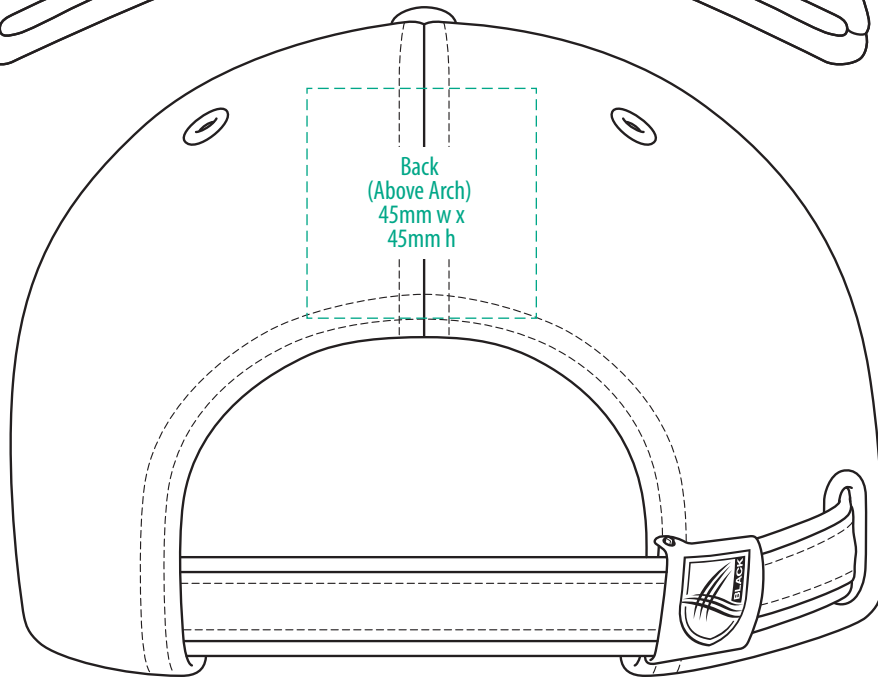

# 7030

**NOTE:**

The maximum decoration area is a guide only and is greatly dependant on the logo shape.

SUPACOLOUR

# 7030

**NOTE:**

The maximum decoration area is a guide only and is greatly dependant on the logo shape.

SUPASUB/SUPAETCH/SUPAFLEX

[ PATCH MUST BE AT LEAST 25MM X 25MM ]