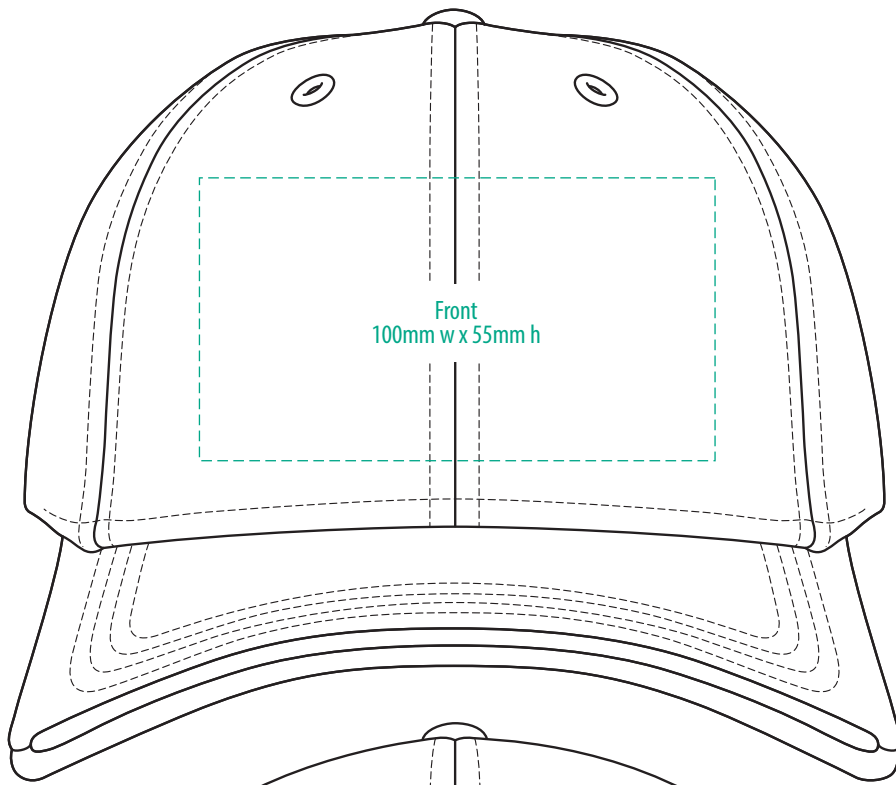

# 7030

**NOTE:**

The maximum decoration area is a guide only and is greatly dependant on the logo shape.

SUPACOLOUR

# 7030

**NOTE:**

The maximum decoration area is a guide only and is greatly dependant on the logo shape.

SUPASUB/SUPAETCH/SUPAFLEX

[ PATCH MUST BE AT LEAST 25MM X 25MM ]