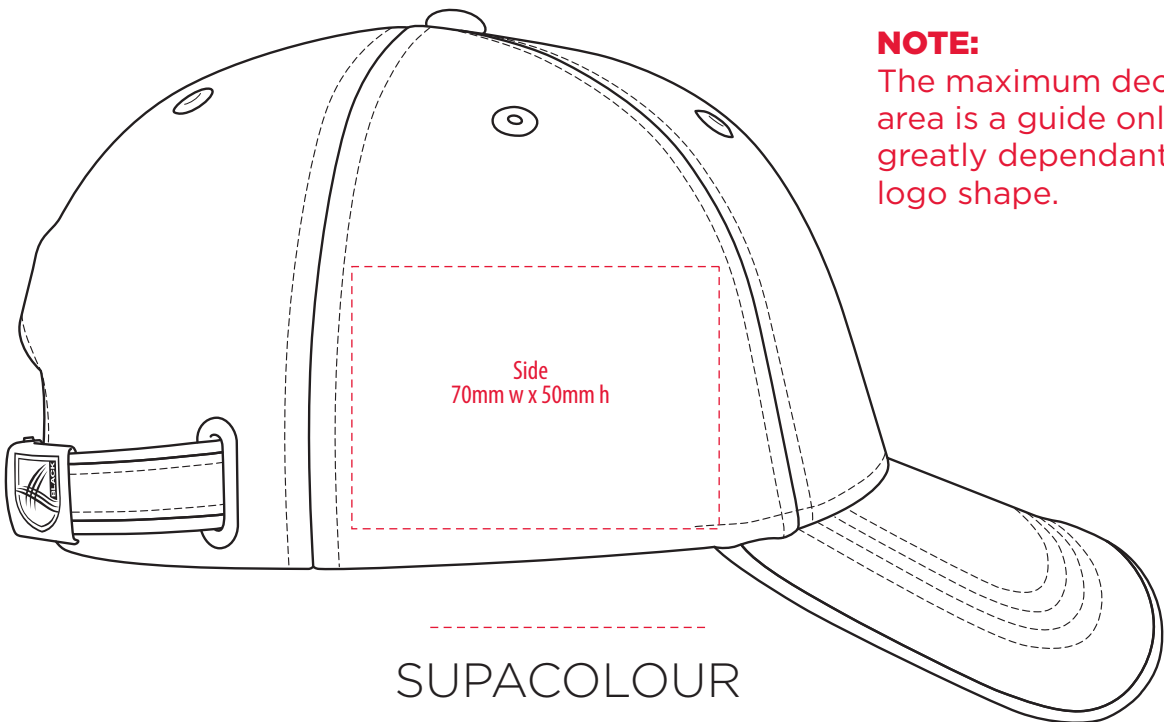

## COLOURWAYS

-----  
COLOUR

# 7030

**NOTE:**

The maximum decoration area is a guide only and is greatly dependant on the logo shape.

# 7030

**NOTE:**

The maximum decoration area is a guide only and is greatly dependant on the logo shape.

SUPACOLOUR

# 7030

**NOTE:**

The maximum decoration area is a guide only and is greatly dependant on the logo shape.

SUPASUB/SUPAETCH/SUPAFLEX

[ PATCH MUST BE AT LEAST 25MM X 25MM ]