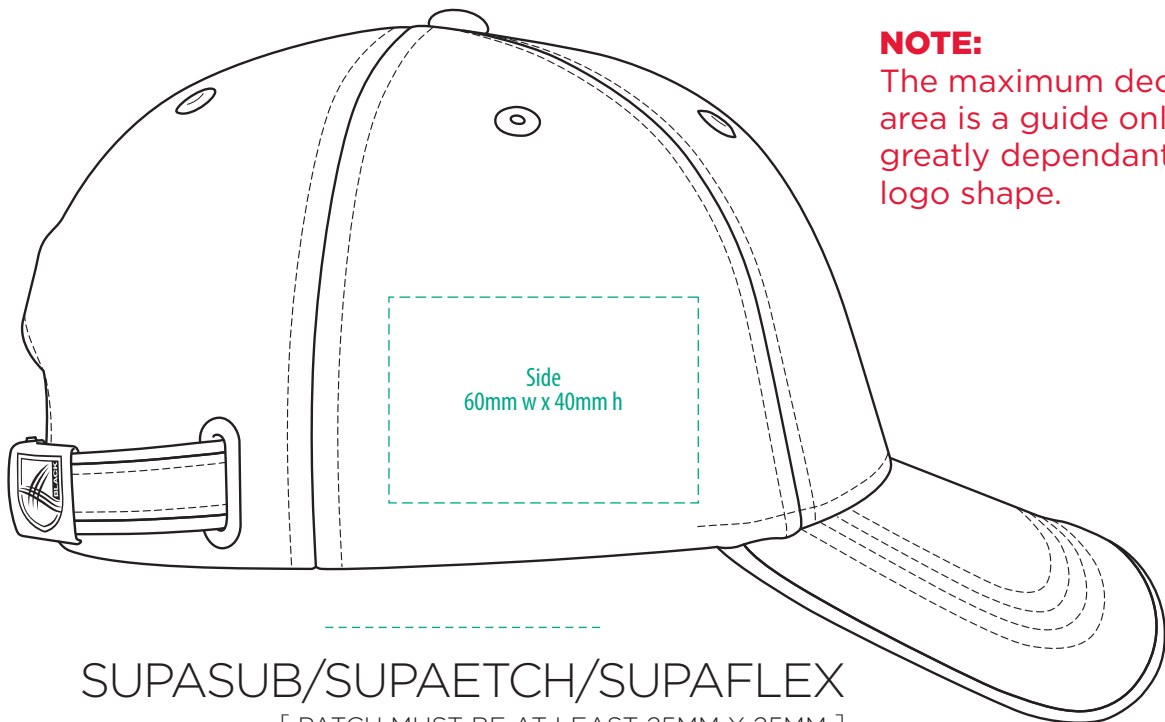

# 7030

**NOTE:**

The maximum decoration area is a guide only and is greatly dependant on the logo shape.

SUPACOLOUR

# 7030

**NOTE:**

The maximum decoration area is a guide only and is greatly dependant on the logo shape.

SUPASUB/SUPAETCH/SUPAFLEX

[ PATCH MUST BE AT LEAST 25MM X 25MM ]