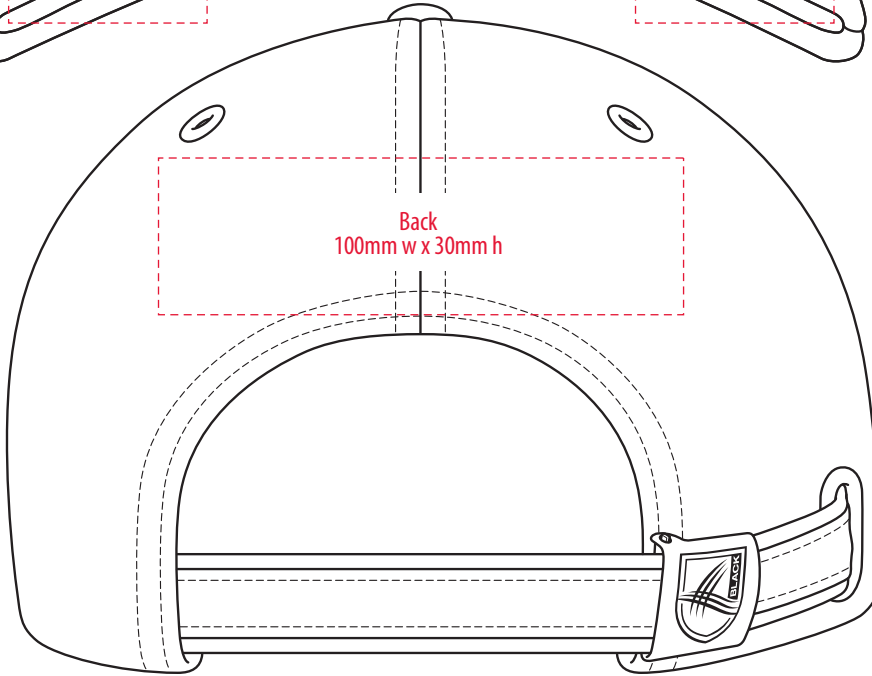

7030

NOTE:

The maximum decoration area is a guide only and is greatly dependant on the logo shape.

SUPACOLOUR