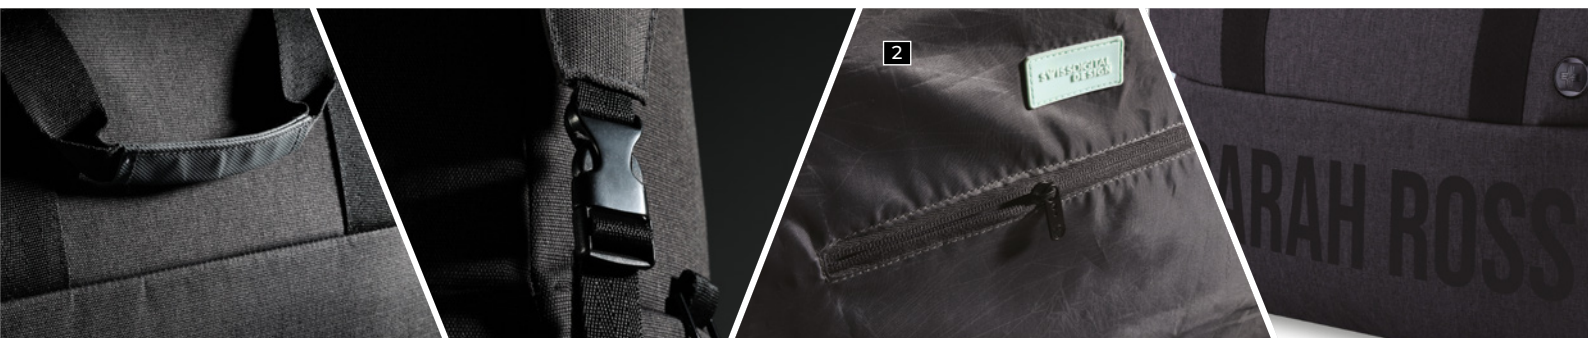

# AROSA DUFFLE BAG

The AROSA Duffle Bag is a stylish grey bag with glacier-colored accents. With a total storage volume of 37L, the bag is ideal for travelers. High-quality heather grey fabric helps ensure that this bag stands the test of time in terms of durability and style. A small glacier-colored rubber accent on the side adds a unique design highlight to the bag, making it stand out in the crowd and a true eye-catcher.

- 
- 1: Detachable shoulder strap
  - 2: Inner zipper pocket
- 

SD5502