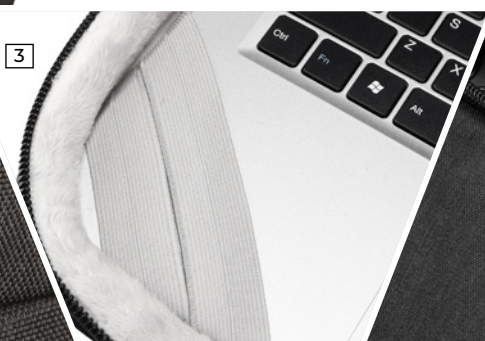

SD8525

BOLLIGEN 14" LAPTOP SLEEVE

BOLLIGEN Mid Grey 14" Sleeve is a stylish mid grey 14" SLEEVE . The sleeves are perfect for students and professionals.

- 1: Patented intelligent USB charging port with integrated cable design
- 2: Trolley sleeve fits over upright luggage handle for hands-free
- 3: Padded laptop compartment is typically designed to fit any laptop or tablet up to 14" in size
- 4: Dedicated powerbank pocket

SD8525

BOLLIGEN 14" LAPTOP SLEEVE

BOLLIGEN Mid Grey 14" Sleeve is a stylish mid grey 14" SLEEVE . The sleeves are perfect for students and professionals.

SPECIFICATIONS

MATERIAL

Cationic dyeable polyester

SIZE