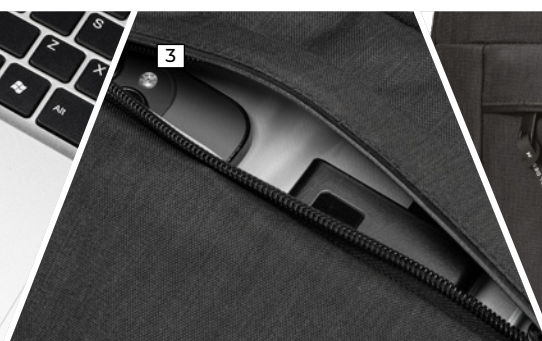

SD8525

BOLLIGEN 14" LAPTOP SLEEVE

BOLLIGEN Mid Grey 14" Sleeve is a stylish mid grey 14" SLEEVE . The sleeves are perfect for students and professionals.

- 1: Patented intelligent USB charging port with integrated cable design
- 2: Trolley sleeve fits over upright luggage handle for hands-free
- 3: Padded laptop compartment is typically designed to fit any laptop or tablet up to 14" in size
- 4: Dedicated powerbank pocket

SD8525

BOLLIGEN 14" LAPTOP SLEEVE

BOLLIGEN Mid Grey 14" Sleeve is a stylish mid grey 14" SLEEVE . The sleeves are perfect for students and professionals.

SPECIFICATIONS

MATERIAL

Cationic dyeable polyester

SIZE